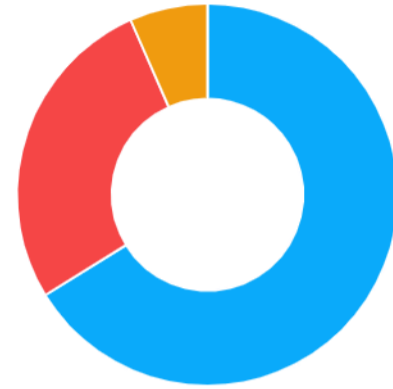

**Public Officer Candidates (Select upto 1)**

Option	Votes	
<span style="color: blue;">■</span> Pradeep Timalcina	66%	<b>(190)</b>
<span style="color: red;">■</span> Mikita Baniya	27%	<b>(78)</b>
<span style="color: orange;">■</span> None of the candidates	7%	<b>(19)</b>

**Executive Team Member Candidates (Select upto 4 or none)**

Option	Votes	
<span style="color: blue;">■</span> Bidhya KC	25%	<b>(186)</b>
<span style="color: red;">■</span> Ganesh Koirala	24%	<b>(176)</b>
<span style="color: orange;">■</span> Anjan Koirala	18%	<b>(135)</b>
<span style="color: purple;">■</span> Amrit Sharma	17%	<b>(129)</b>
<span style="color: grey;">■</span> Kalpana Kafle Nepal	13%	<b>(94)</b>
<span style="color: teal;">■</span> None of the candidates	3%	<b>(20)</b>